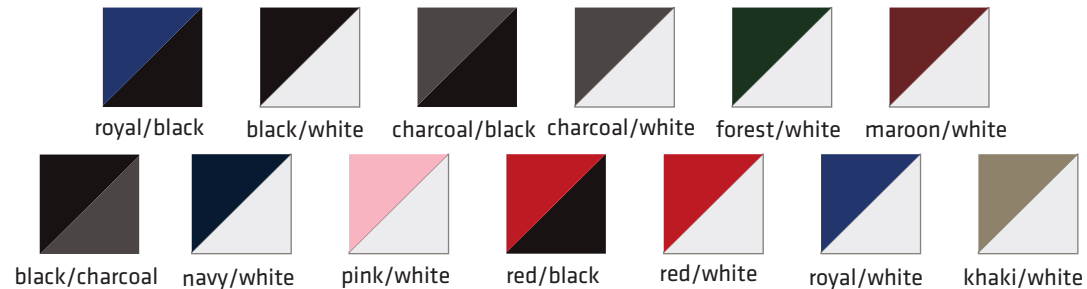

# i3025 Two Tone Mesh Back Cap

## Features:

Royal/Black

6 panel, medium profile, structured

Closure: adjustable plastic snap tab

## Color Information: